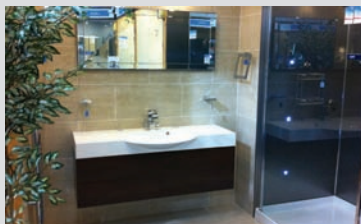

Our Package Offers

1700 x 700 Bath, Front Panel & Screen or
1200 x 800 Enclosure with Low Profile Tray/
Waste

WC Pan Cistern, Seat

Basin Pedestal or Semi Pedestal

Exposed Therm Valve, Slide Rail Kit & Head or
Electric Shower

Chrome Heated Radiator

Wall & Floor Tiles

Basin & Bath Fillers

Mirror

All products are guaranteed

Fitting guaranteed and fully co-ordinated to
the highest standard

Offer subject to terms, conditions & survey

£3995.00 Supplied & Fitted

**Should you wish us to measure,
please call for an appointment**

At Crest we are known for our service
and quality of finish. Visit the showroom
today, you won't be disappointed.

Over 12000 sq. ft.
of Showroom